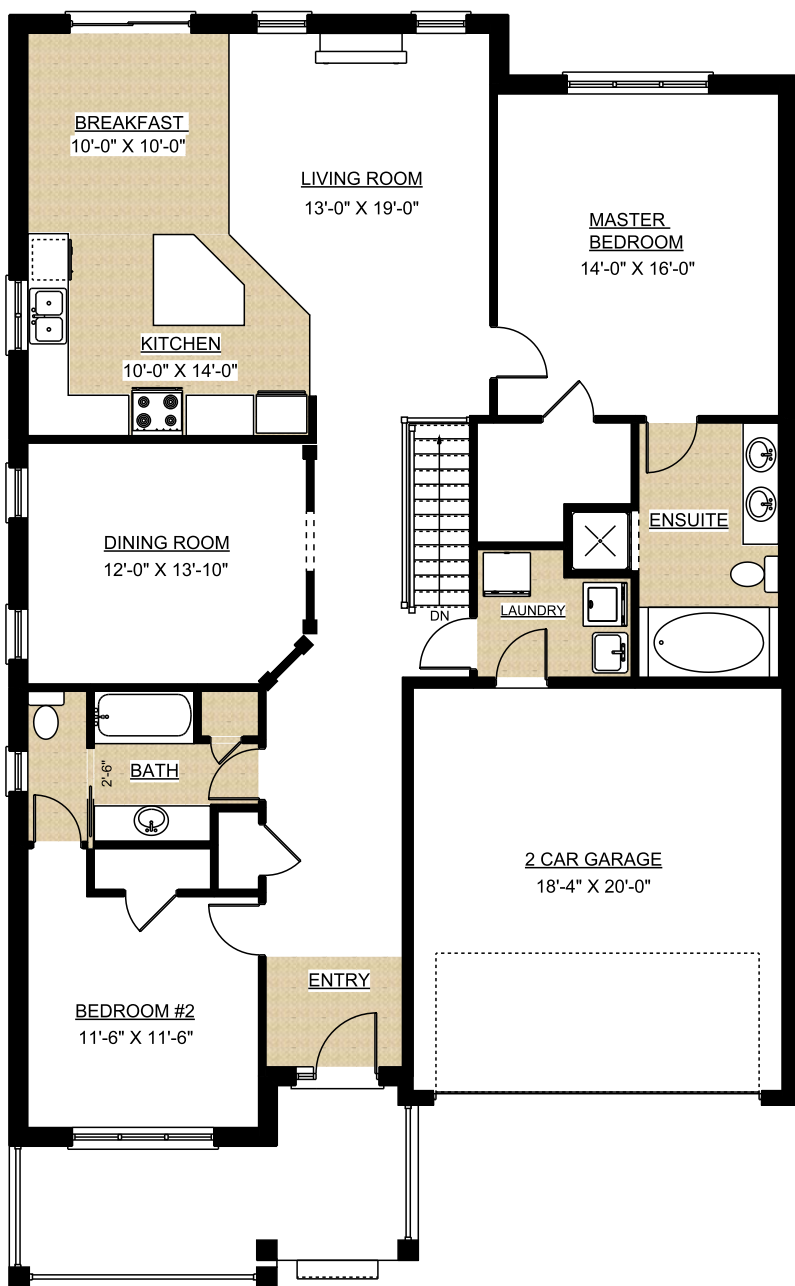

# "The Torry"

1,680 sq. ft.

**NEW CONSTRUCTION:**

New home to be built by Herrewynen Homes Inc. in a prestigious subdivision. This home has many features including ensuite, eat-in kitchen, close to shopping and schools.

MAIN FLOOR PLAN

BASEMENT FLOOR PLAN

For further information call: HERREWYNEN HOMES INC. (519) 426-7996