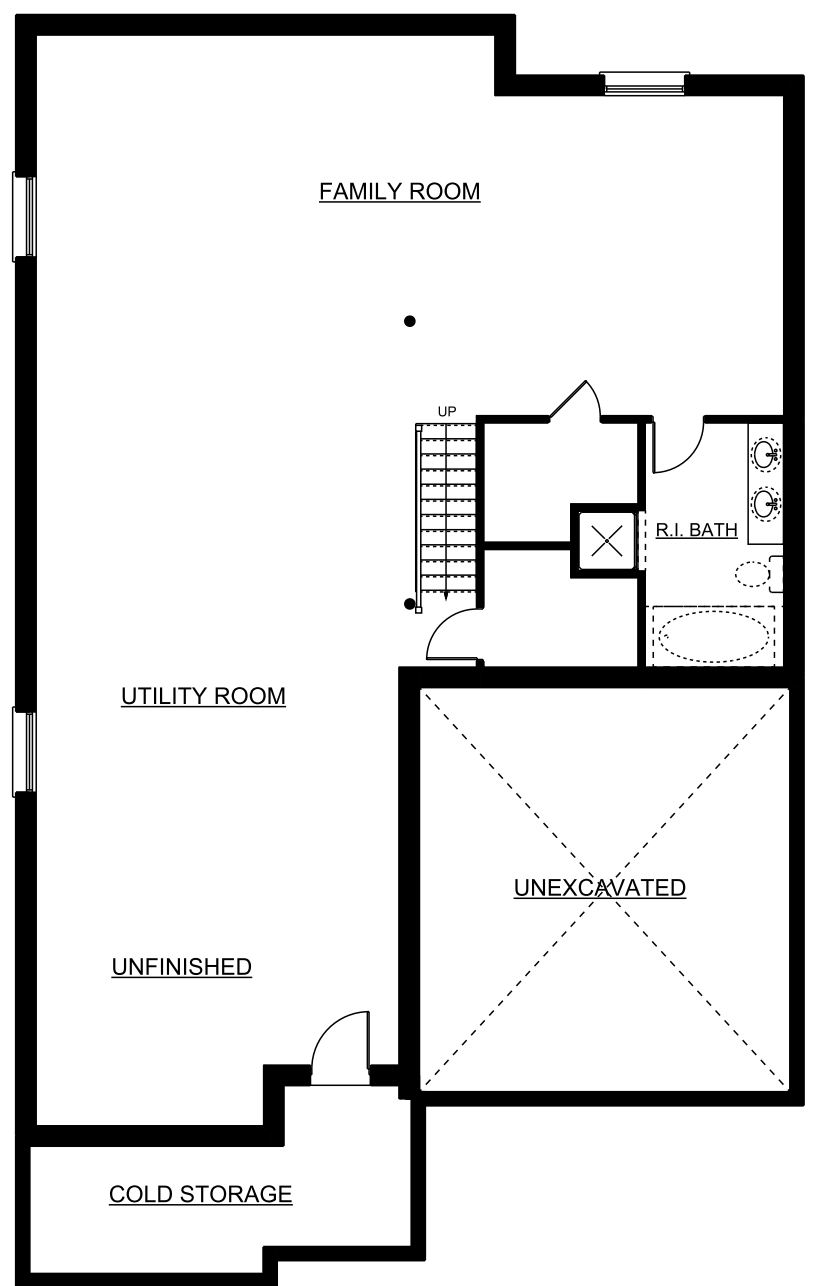

# "The Torry"

1,680 sq. ft.

**NEW CONSTRUCTION:**

New home to be built by Herrewynen Homes Inc. in a prestigious subdivision. This home has many features including ensuite, eat-in kitchen, close to shopping and schools.

MAIN FLOOR PLAN

BASEMENT FLOOR PLAN

For further information call: HERREWYNEN HOMES INC. (519) 426-7996