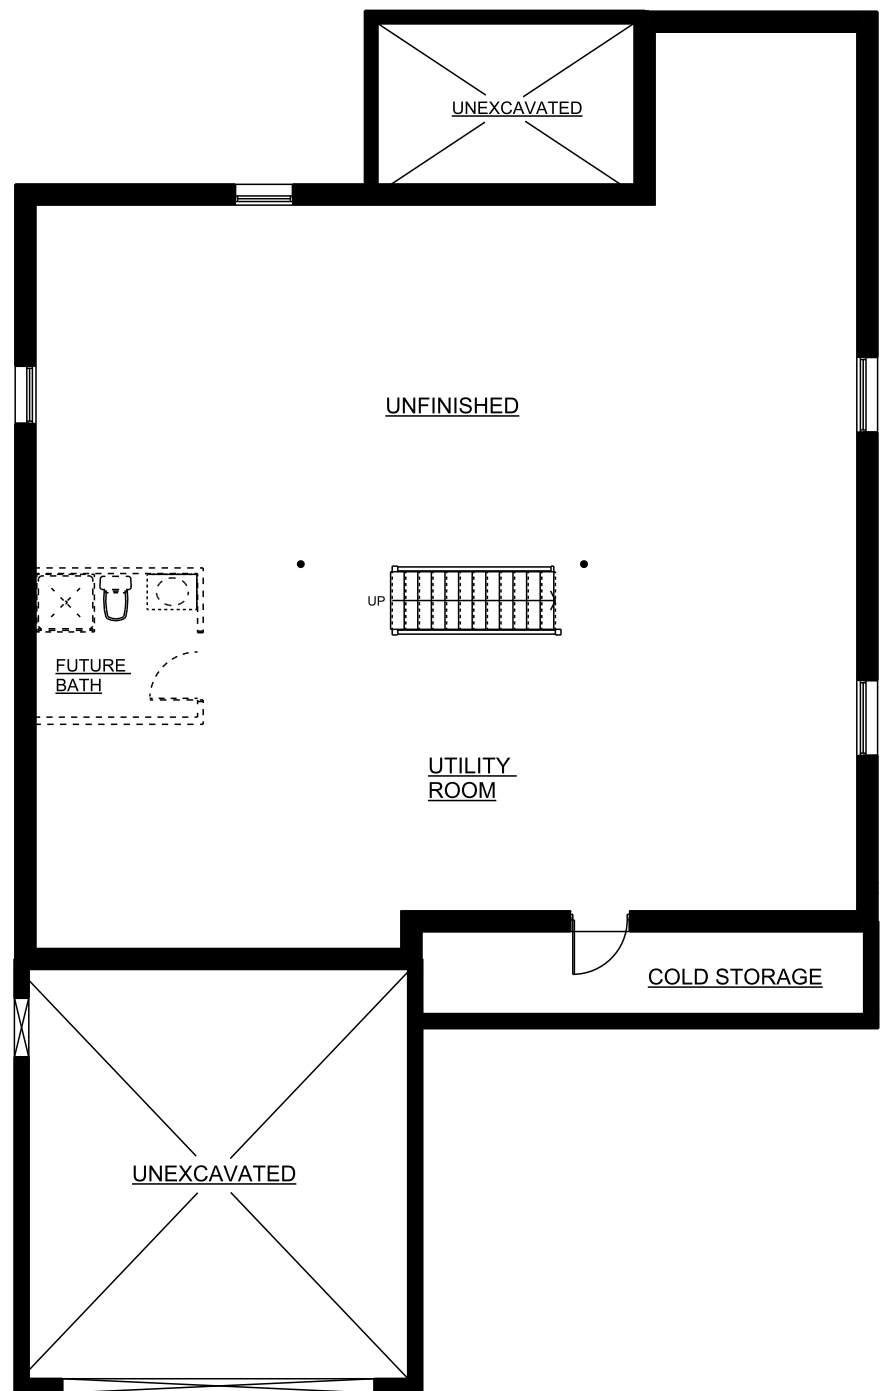

# "The Marsha"

1,912 sq. ft.

NEW CONSTRUCTION:

New home to be built by Herrewynen Homes Inc. in a prestigious subdivision. This home has many features including ensuite, eat-in kitchen, close to shopping and schools.

MAIN FLOOR PLAN

BASEMENT FLOOR PLAN

For further information call: HERREWYNEN HOMES INC. (519) 426-7996