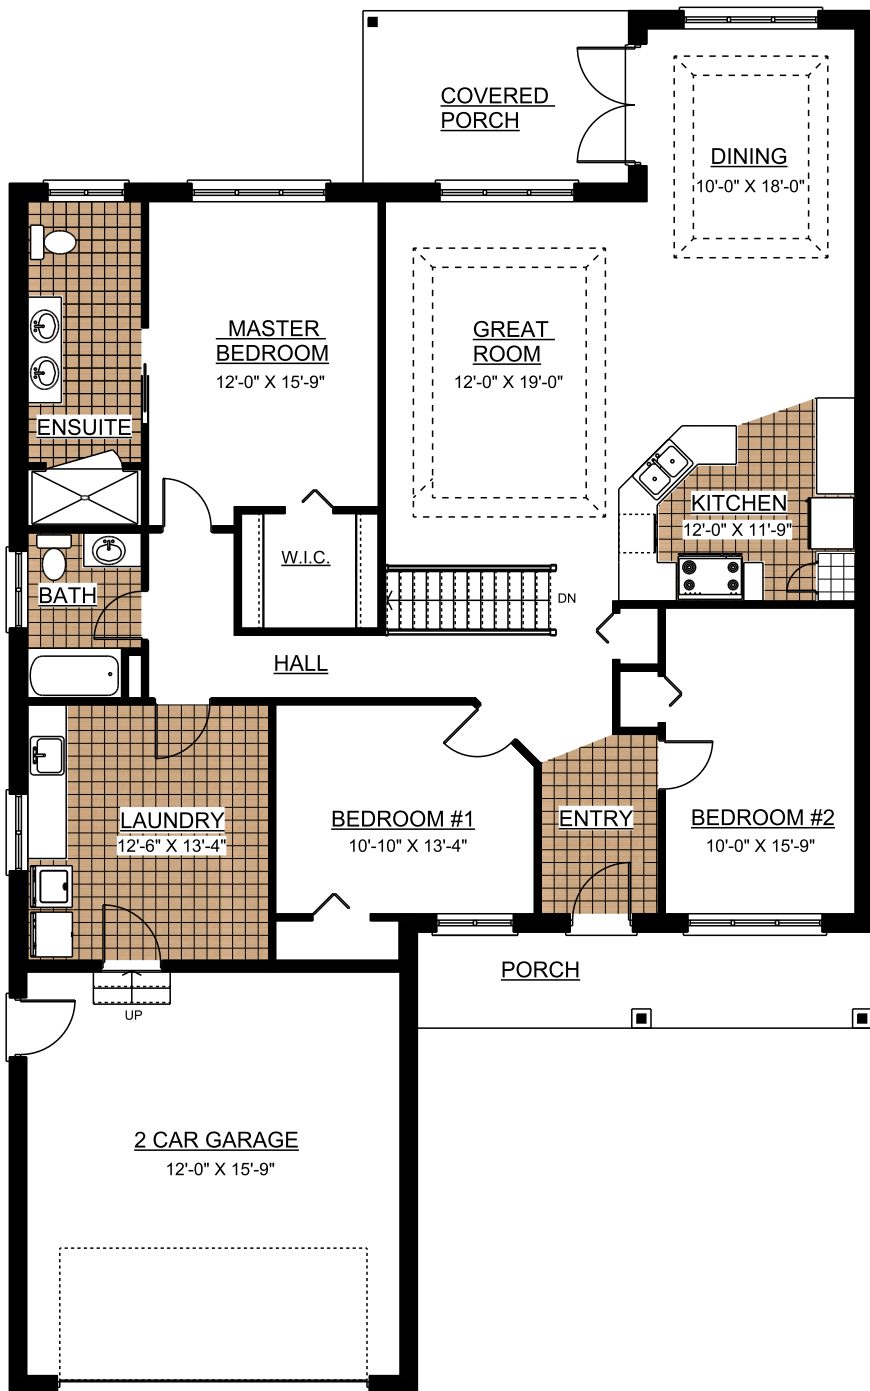

# "The Marsha"

1,912 sq. ft.

NEW CONSTRUCTION:

New home to be built by Herrewynen Homes Inc. in a prestigious subdivision. This home has many features including ensuite, eat-in kitchen, close to shopping and schools.

MAIN FLOOR PLAN

BASEMENT FLOOR PLAN

For further information call: HERREWYNEN HOMES INC. (519) 426-7996