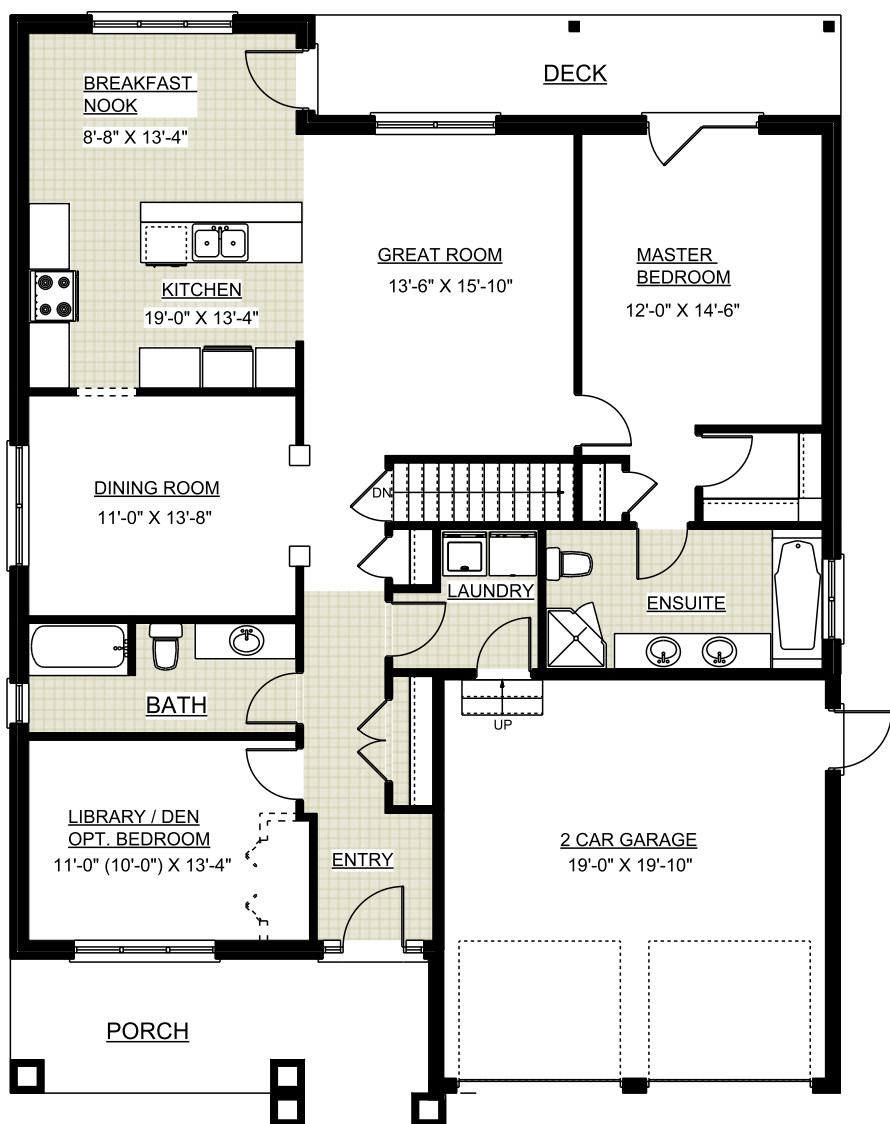

# "The Lisa"

1,524 sq. ft.

## NEW CONSTRUCTION:

New home to be built by Herrewynen Homes Inc. in a prestigious subdivision. This home has many features including ensuite, eat-in kitchen, close to shopping and schools.

MAIN FLOOR PLAN