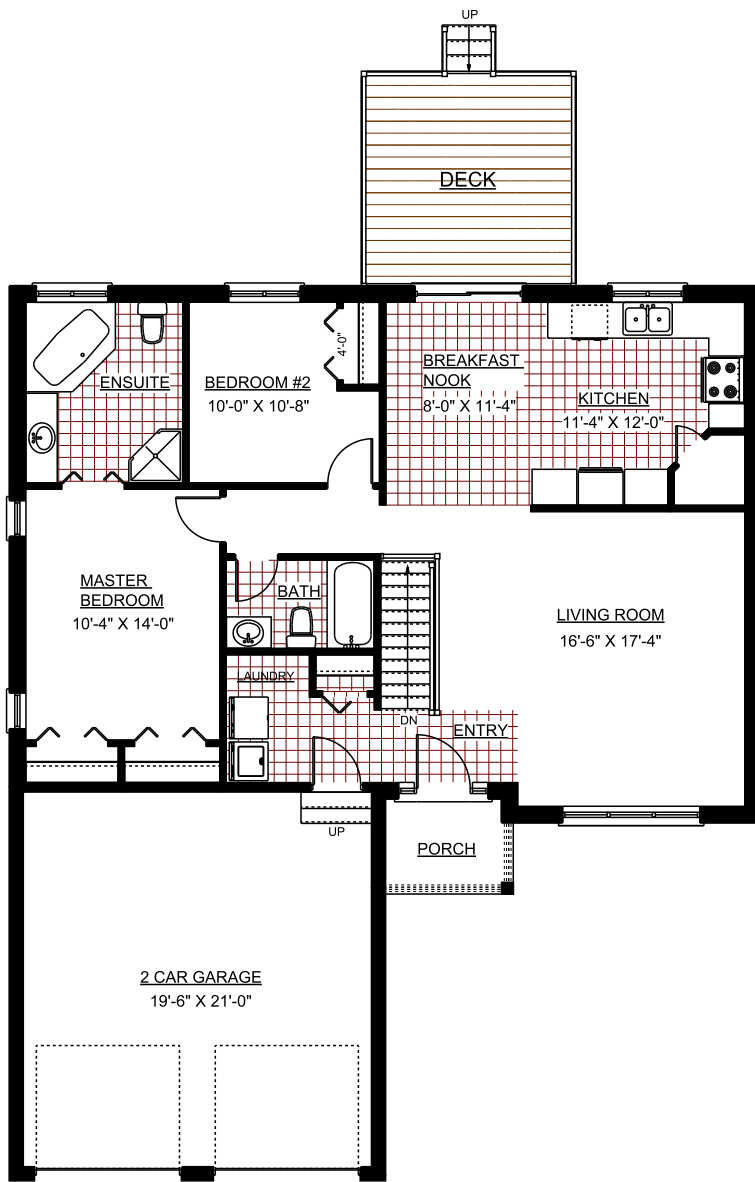

"The Kristin"

1,214 sq. ft.

NEW CONSTRUCTION:

New home to be built by Herrewynen Homes Inc. in a prestigious subdivision. This home has many features including ensuite, eat-in kitchen, close to shopping and schools.