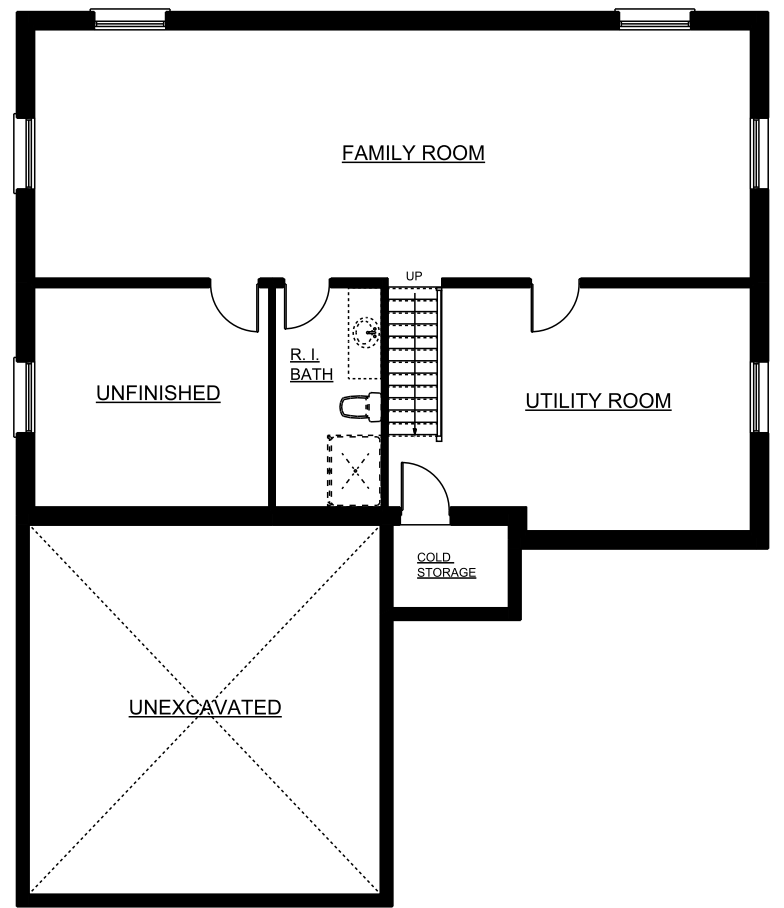

BASEMENT FLOOR PLAN

For further information call: HERREWYNEN HOMES INC. (519) 426-7996

HERREWYNEN HOMES INC.