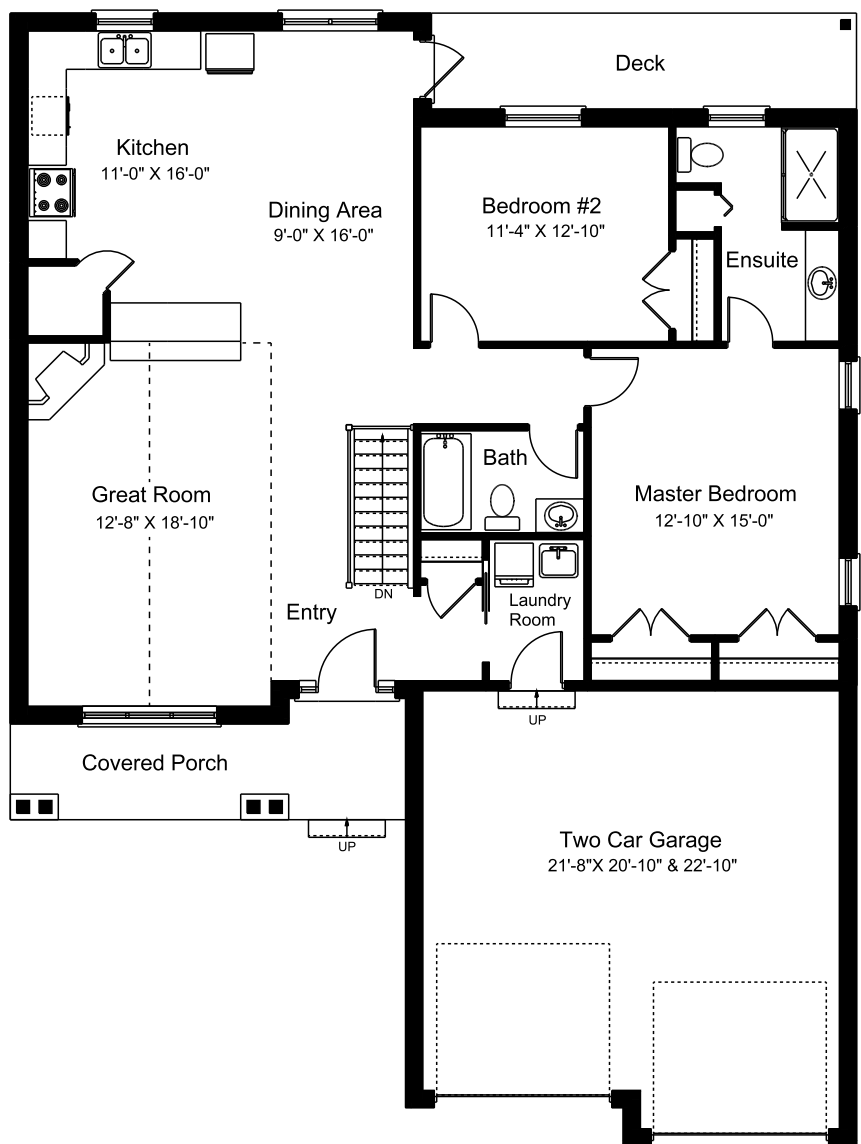

"The Kristen"

1,475 sq. ft.

NEW CONSTRUCTION:

New home to be built by Herrewynen Homes Inc. in a prestigious subdivision. This home has many features including ensuite, eat-in kitchen, close to shopping and schools.