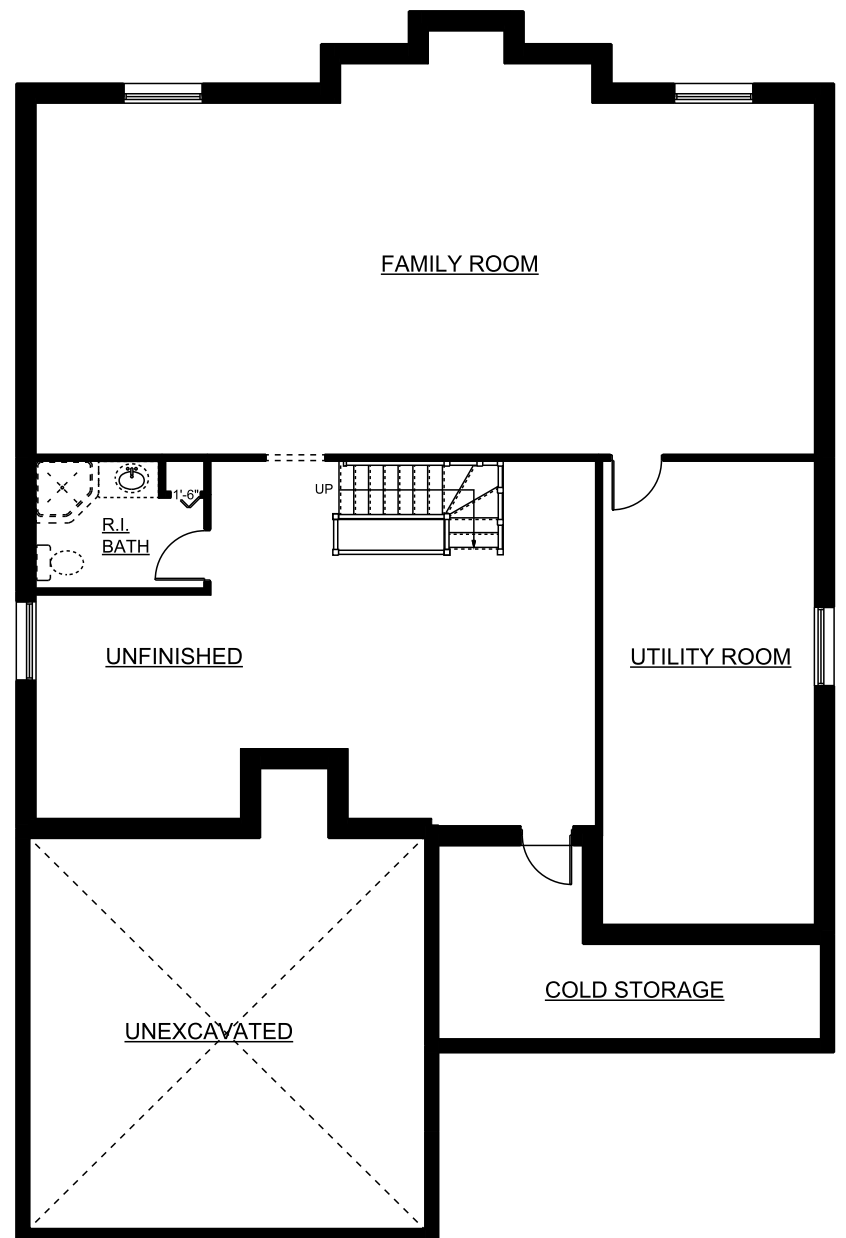

BASEMENT FLOOR PLAN

For further information call: HERREWYNEN HOMES INC. (519) 426-7996

HERREWYNEN HOMES INC.