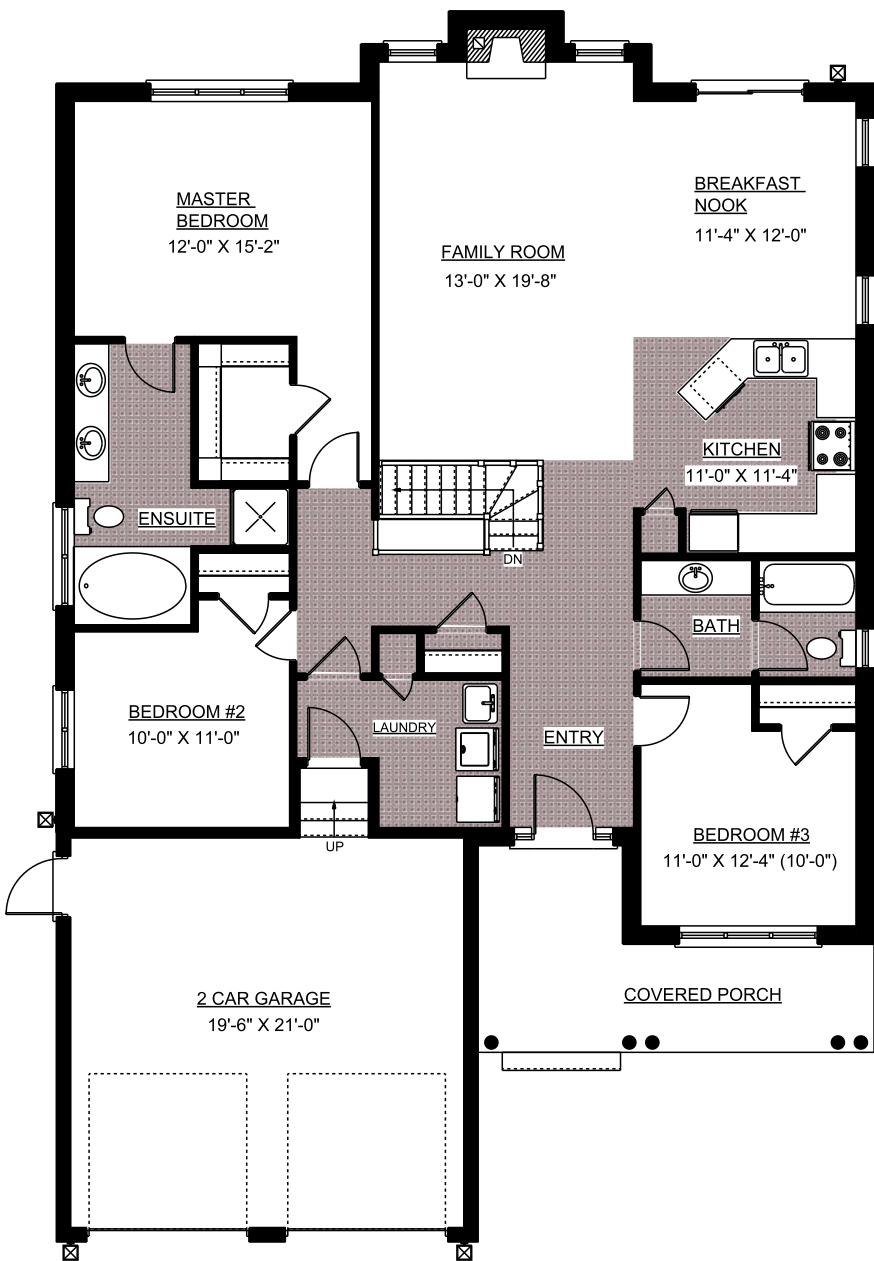

"The Erin"

1,680 sq. ft.

NEW CONSTRUCTION:

New home to be built by Herrewynen Homes Inc. in a prestigious subdivision. This home has many features including ensuite, eat-in kitchen, close to shopping and schools.

MAIN FLOOR PLAN

BASEMENT FLOOR PLAN

For further information call: HERREWYNEN HOMES INC. (519) 426-7996

HERREWYNEN HOMES INC.