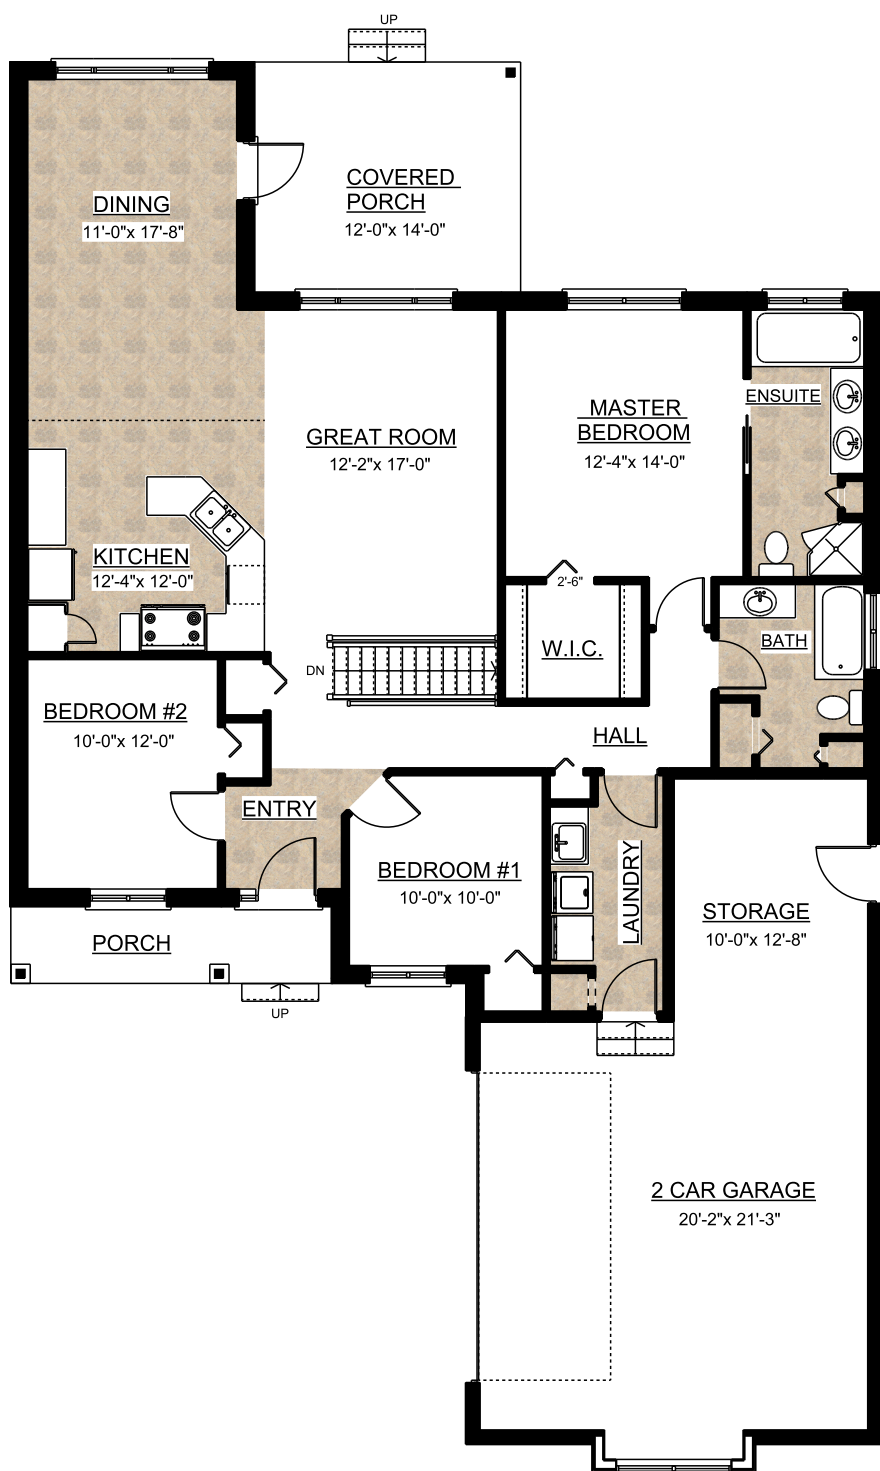

"The Brooklyn"

1,627 sq. ft.

NEW CONSTRUCTION

New home to be built by Herrewynen Homes Inc. in a prestigious subdivision. This home has many features including ensuite, eat-in kitchen, close to shopping and schools.

MAIN FLOOR PLAN

BASEMENT FLOOR PLAN

For further information call: HERREWYNEN HOMES INC. (519) 426-7996

HERREWYNEN HOMES INC.