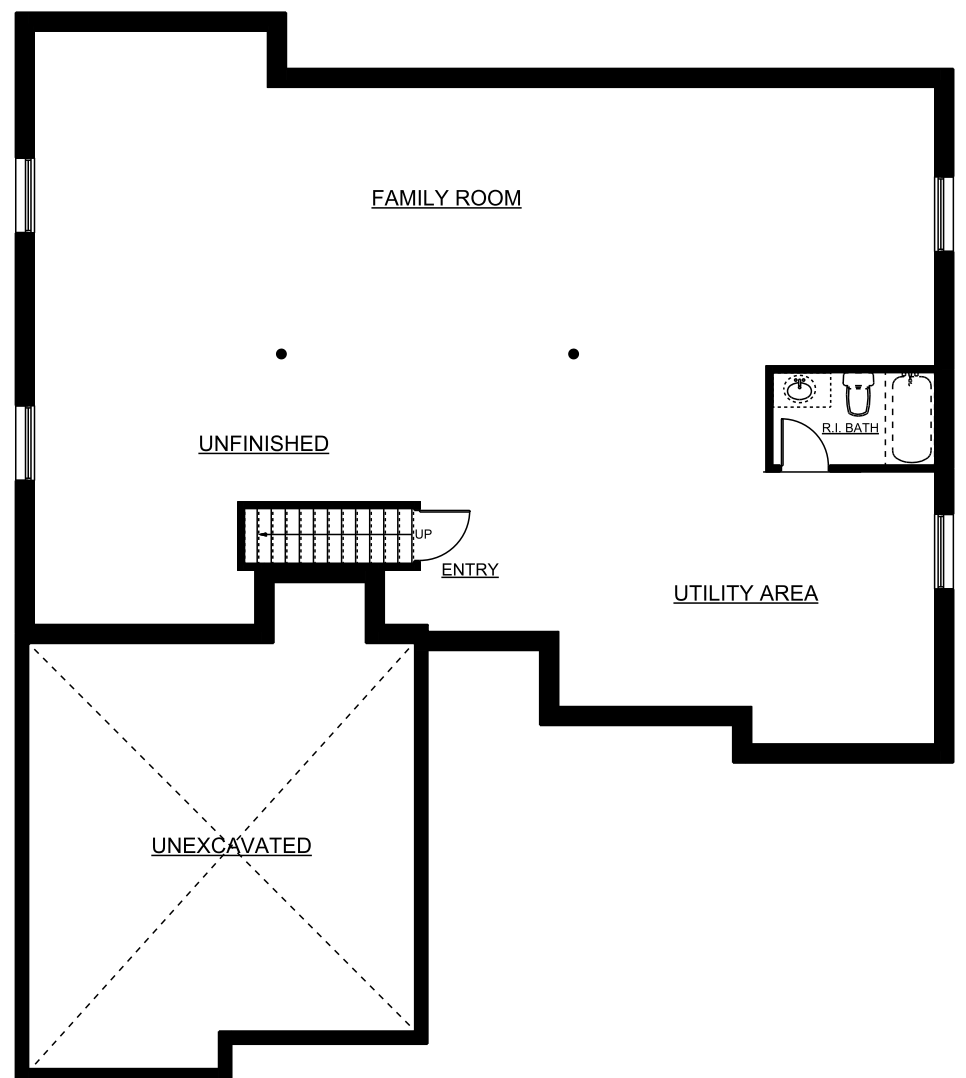

BASEMENT FLOOR PLAN

For further information call: HERREWYNEN HOMES INC. (519) 426-7996

HERREWYNEN HOMES INC.