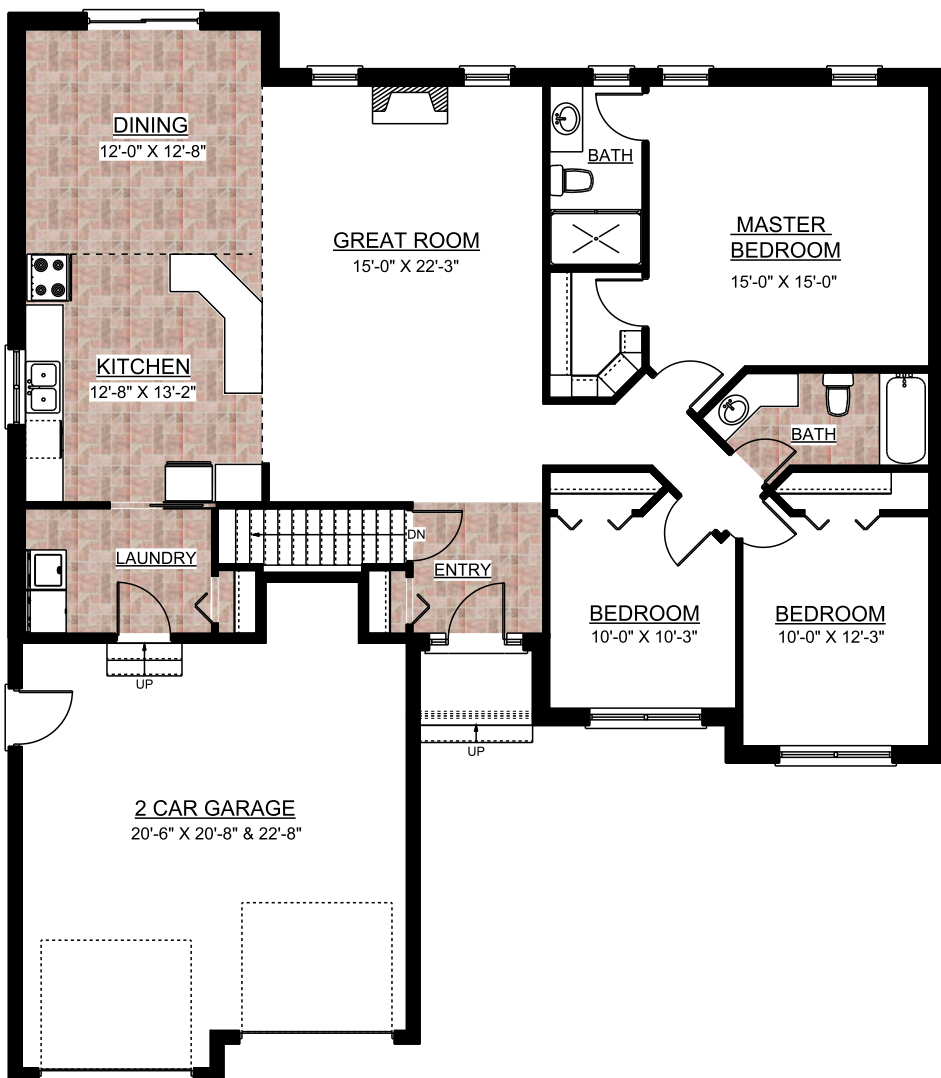

"The Amy"

1,680 sq. ft.

NEW CONSTRUCTION:

New home to be built by Herrewynen Homes Inc. in a prestigious subdivision. This home has many features including ensuite, eat-in kitchen, close to shopping and schools.