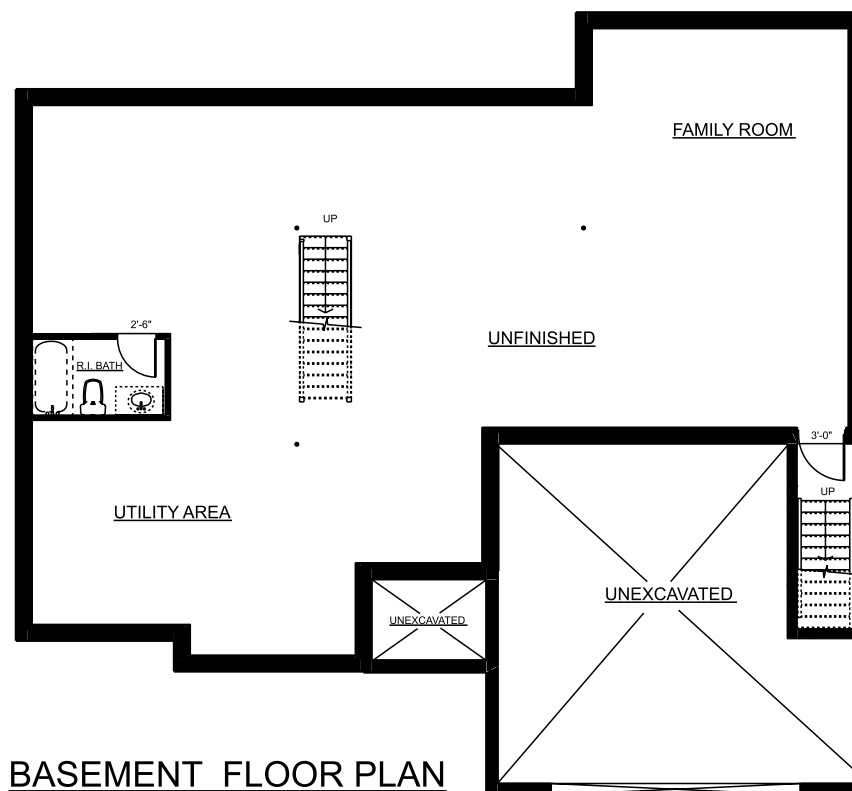

"The Janet"
1,773 sq. ft..

NEW CONSTRUCTION:

New home to be built by Herrewynen Homes Inc. in a prestigious subdivision. This home has many features including ensuite, eat-in kitchen, close to shopping and schools.

MAIN FLOOR PLAN

BASEMENT FLOOR PLAN

For further information call: HERREWYNEN HOMES INC. (519) 426-7996

HERREWYNEN HOMES INC.