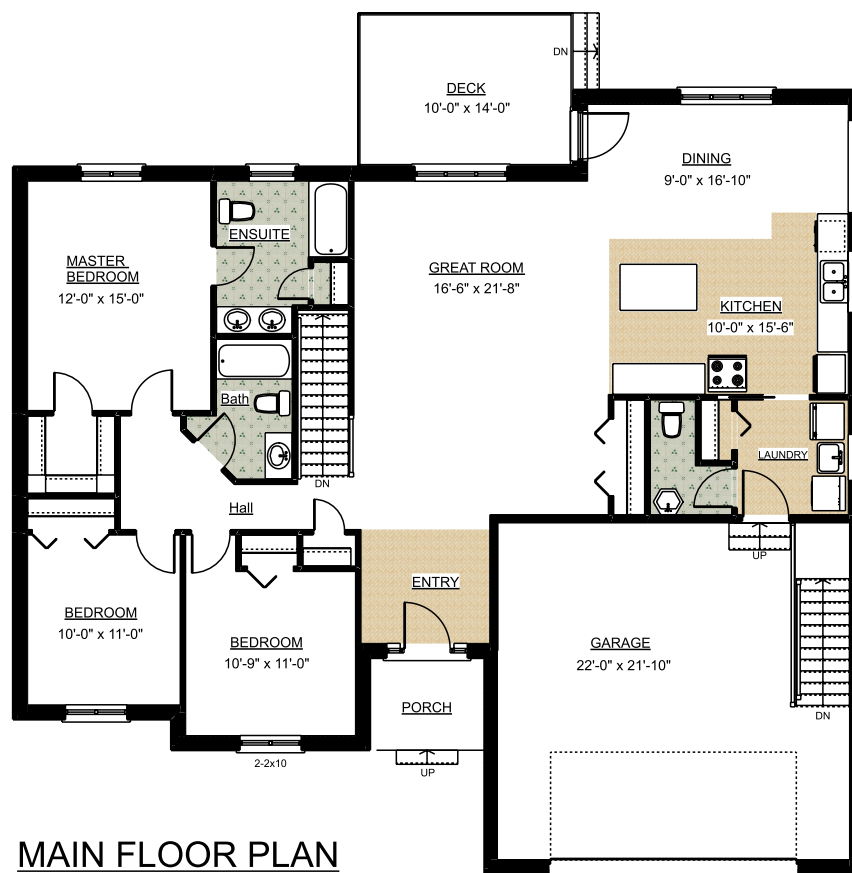

"The Janet"
1,773 sq. ft..

NEW CONSTRUCTION:

New home to be built by Herrewynen Homes Inc. in a prestigious subdivision. This home has many features including ensuite, eat-in kitchen, close to shopping and schools.

MAIN FLOOR PLAN

BASEMENT FLOOR PLAN

For further information call: HERREWYNEN HOMES INC. (519) 426-7996

HERREWYNEN HOMES INC.